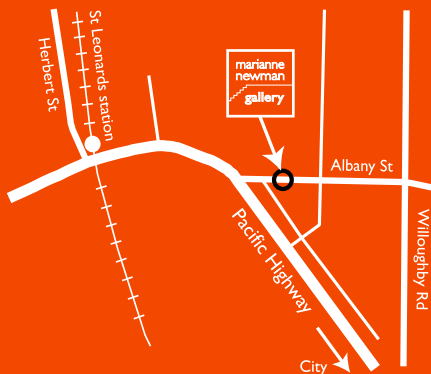

Exhibition dates 4 August – 3 September 2006

Reg Mombassa, 'Great South road near Timaru', Etching, 2004

marianne
newman
gallery

Suite 1, 1 Albany Street, Crows Nest NSW 2065
Gallery hours Mon-Sat 10-6pm, Sun 10-4pm
www.mariannenewmangallery.com.au
info@mariannenewmangallery.com.au
t. (02) 9436 1072 f. (02) 9436 1180

return address:
Suite 1/1 Albany St, Crows Nest, NSW 2065

**...try our coffee and cakes
when you visit the
gallery, sit down and
relax or take away**