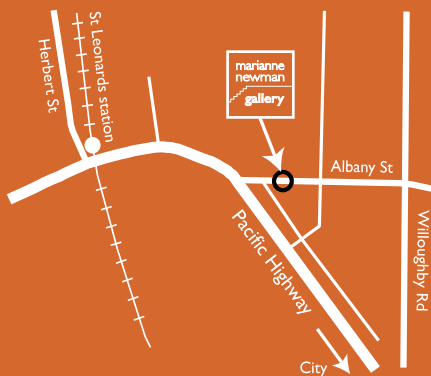

An exhibition of Indigenous works on paper
from both emerging and significant senior artists

Land and Sea Country

Please join us for the opening and to
celebrate NAIDOC Week and
Northern Sydney's Guringai Festival

Wednesday 5th July 2006, 6-8pm

To be opened by Councillor Genia McCaffery,
Mayor of North Sydney

Exhibition dates, 1-30 July 2006

sponsored by

Hector Tjupunu Burton, Seven Sisters, silkscreen

Suite 1, 1 Albany Street, Crows Nest NSW 2065
Gallery hours Mon-Sat 10-6pm, Sun 10-4pm
www.mariannenewmangallery.com.au
info@mariannenewmangallery.com.au
t. (02) 9436 1072 f. (02) 9436 1180

marianne
newman
gallery

return address:
Suite 1/1 Albany St, Crows Nest, NSW 2065

...try our coffee and cakes when
you visit the gallery, sit down
and relax or take away