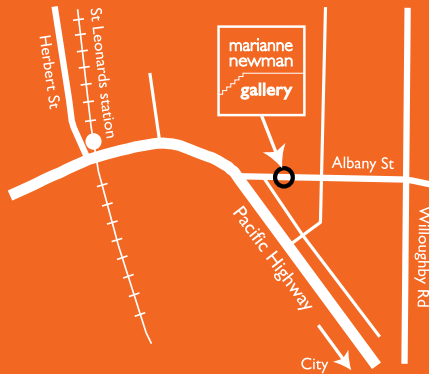

Please join us for the Opening of our inaugural exhibition

Thursday 25th May 6-8pm
exhibition continues till 25 June

Works on paper from Marnling
Press & Whaling Road Studio

2 two studios

marianne
newman
gallery

Suite I, 1 Albany Street, Crows Nest NSW 2065
Gallery hours Mon-Sat 10-6pm, Sun 10-4pm
www.mariannenewmangallery.com.au
e.info@mariannenewmangallery.com.au
t. (02) 9436 1072 f. (02) 9436 1180

Charles Blackman, Magic Forest

Sydney Ball, Charles Blackman
Arthur Boyd, Fred Cress
Elisabeth Cummings, Graham Kuo
Alun Leach-Jones, David Serisier

return address:
Suite I / 1 Albany St, Crows Nest, NSW 2065